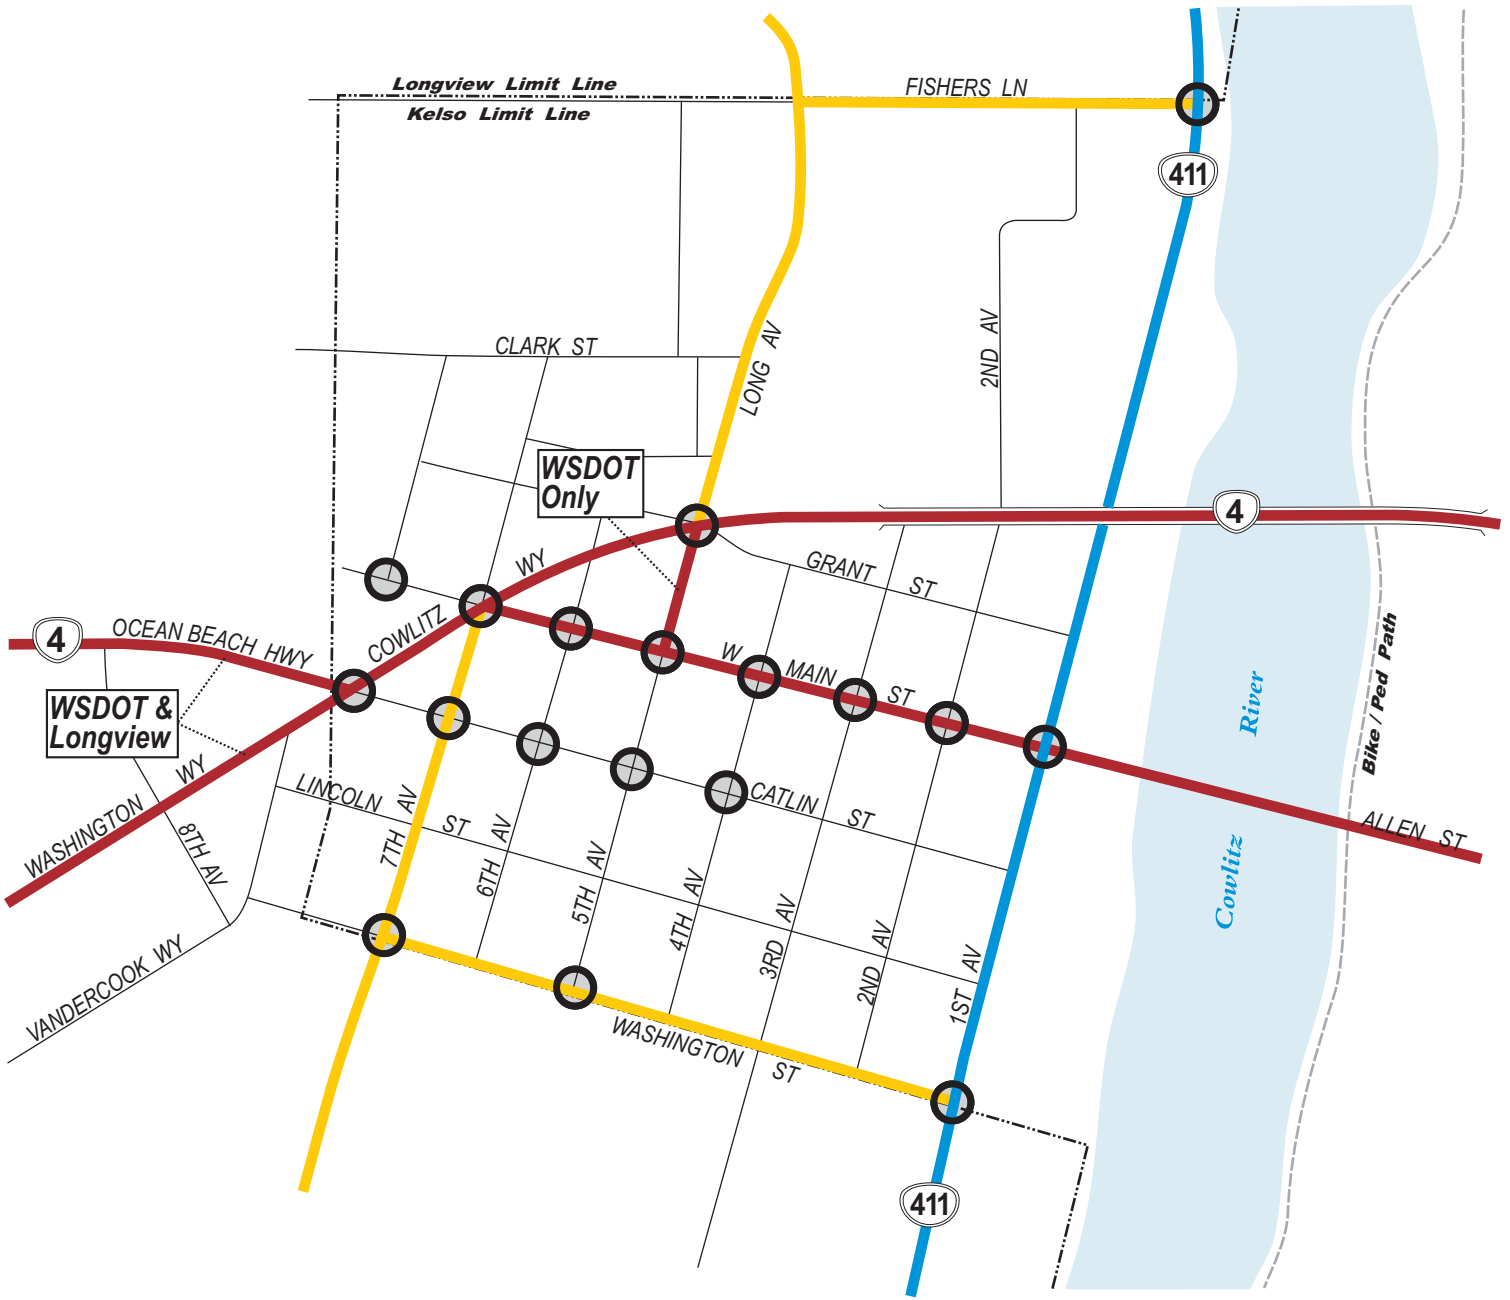

Kelso West Main Street Realignment

LEGEND

○ - Study Intersection Number

City of Kelso Functional Class

- - Principal Arterial
- - Minor Arterial
- - Collector

DKS Associates
TRANSPORTATION SOLUTIONS

NO SCALE

STUDY AREA AND FUNCTIONAL CLASSIFICATION