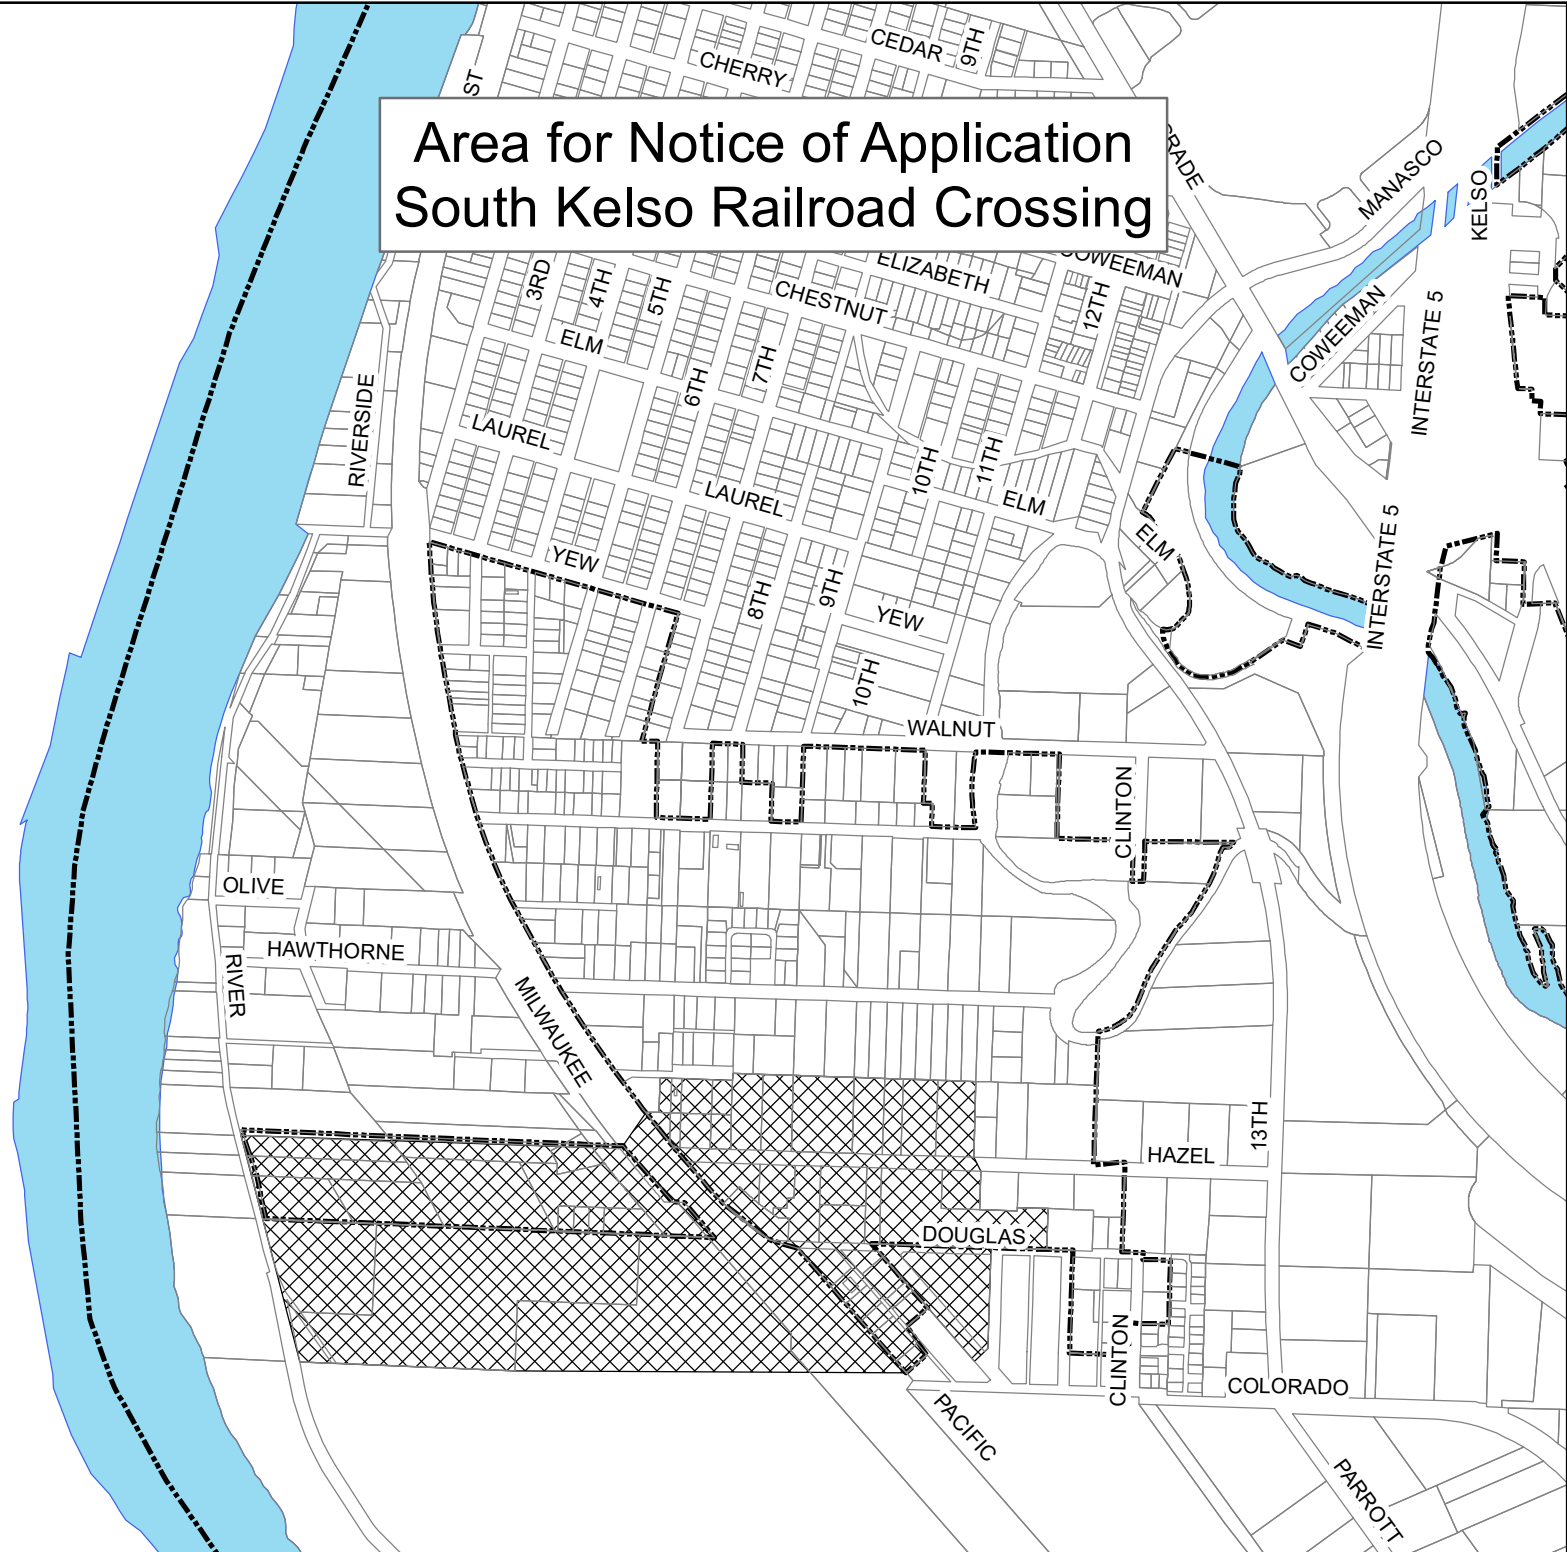

Area for Notice of Application South Kelso Railroad Crossing

Kelso
WASHINGTON

Legend

City of Kelso

0 0.05 0.1 0.2 0.3 0.4 Miles

1 in = 0.16 miles

Created December 27, 2018
By TBaraconi
J:GIS/SKRR