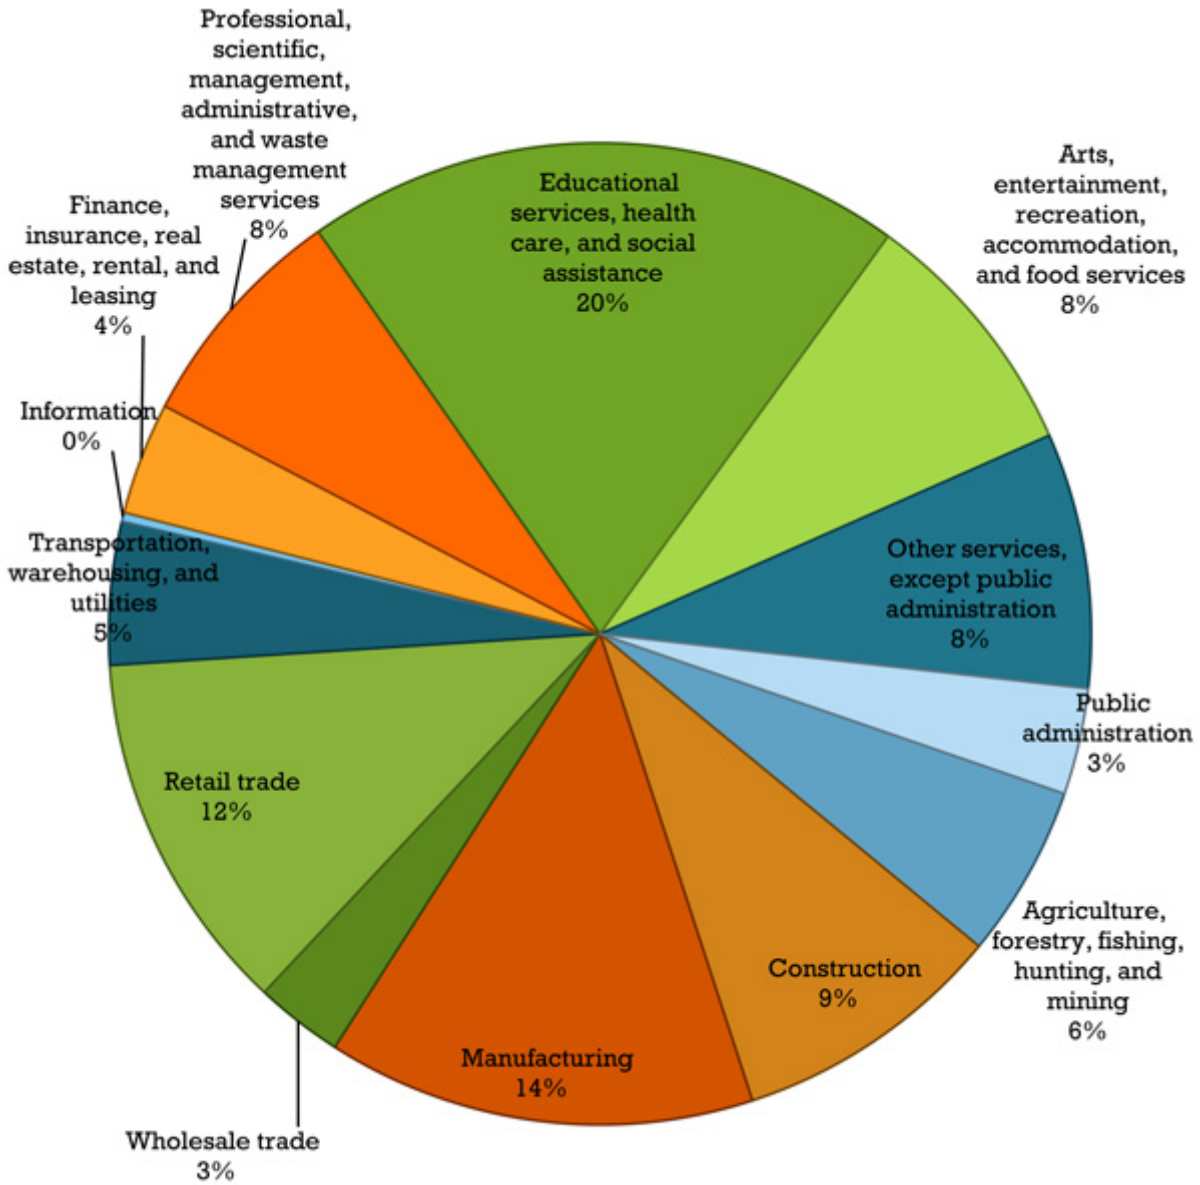

## Education

### Educational Attainment

Figure 3.1 Shares of Kelso residents age 25 years and over by highest level of educational attainment.

Source: US Census Bureau's American Community Survey 2007-2011 5-year estimates; Table S1501: Educational Attainment.

## Economy

### Employment Shares by Industry

Figure 4.1 Shares of civilian workers age 16 years and over by industry in the City of Kelso.

Source: U.S. Census Bureau's American Community Survey 2007-2011 5-year estimates; Table DP03-Selected Economic Characteristics.