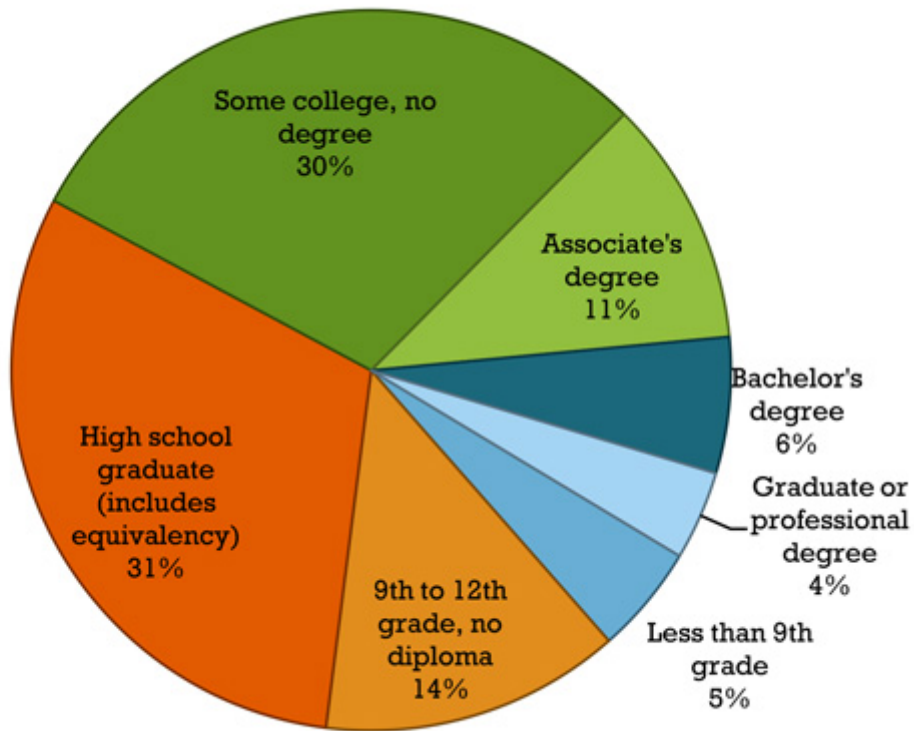

### Age and Gender

Figure 2.3 Number of male and female residents by age group in 2010 in the City of Kelso.

Source: U.S. Census Bureau's 2010 Decennial Census; Table QT-P1 2010 Census Summary File 1 Age Groups and Sex.

Figure 2.4 Number of male and female residents by age group in 2010 in the State of Washington.

Source: U.S. Census Bureau's 2010 Decennial Census; Table QT-P1 2010 Census Summary File 1 Age Groups and Sex.

## Education

### Educational Attainment

Figure 3.1 Shares of Kelso residents age 25 years and over by highest level of educational attainment.

Source: US Census Bureau's American Community Survey 2007-2011 5-year estimates; Table S1501: Educational Attainment.