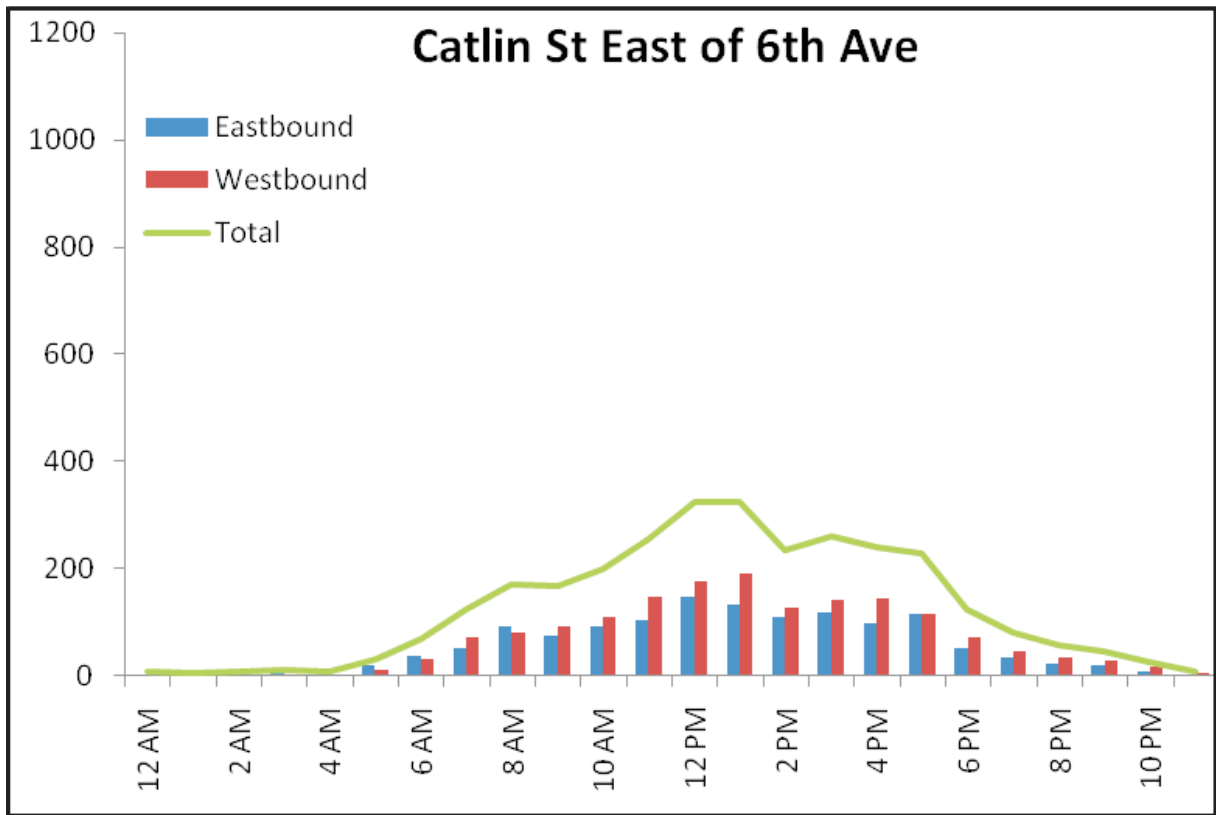

# Kelso West Main Street Realignment

**LEGEND**

**DKS Associates**  
TRANSPORTATION SOLUTIONS

**24 HOUR  
VOLUME PROFILES**