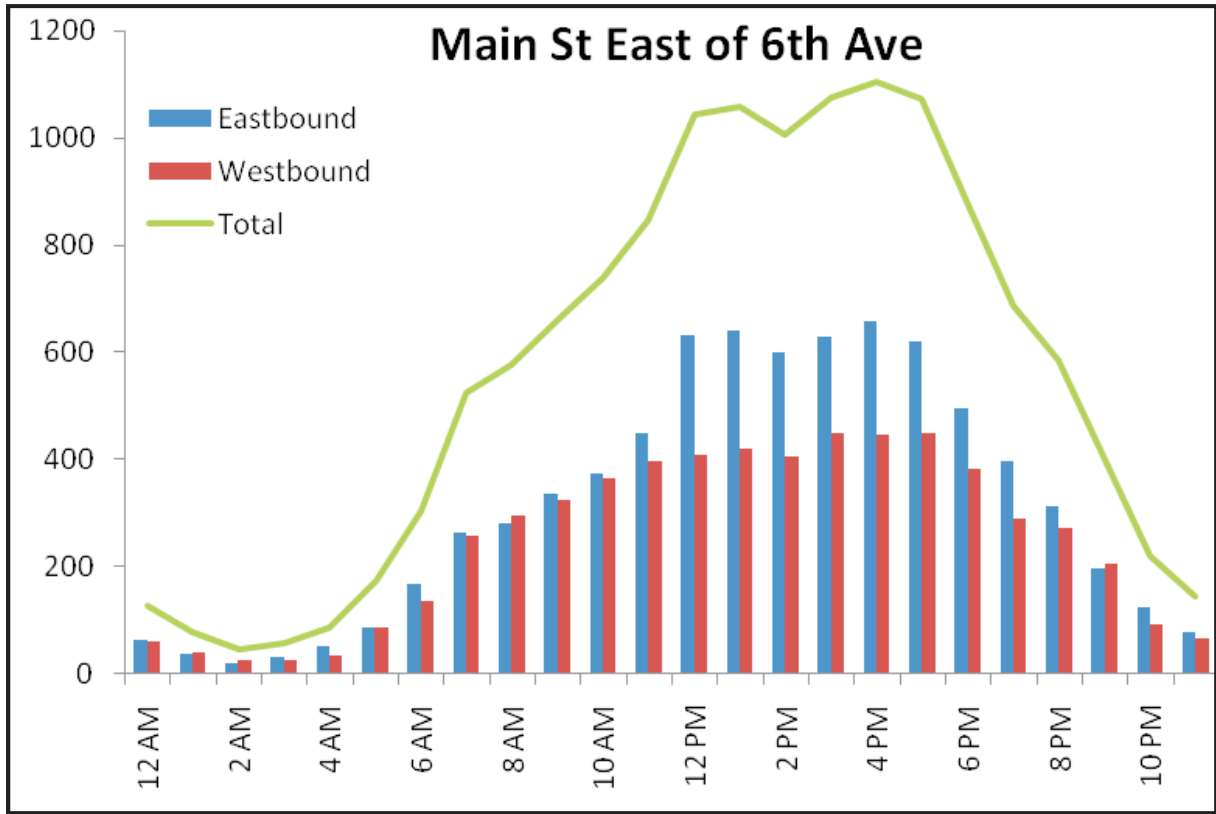

# Kelso West Main Street Realignment

**LEGEND**

**DKS Associates**  
TRANSPORTATION SOLUTIONS

**24 HOUR  
VOLUME PROFILES**